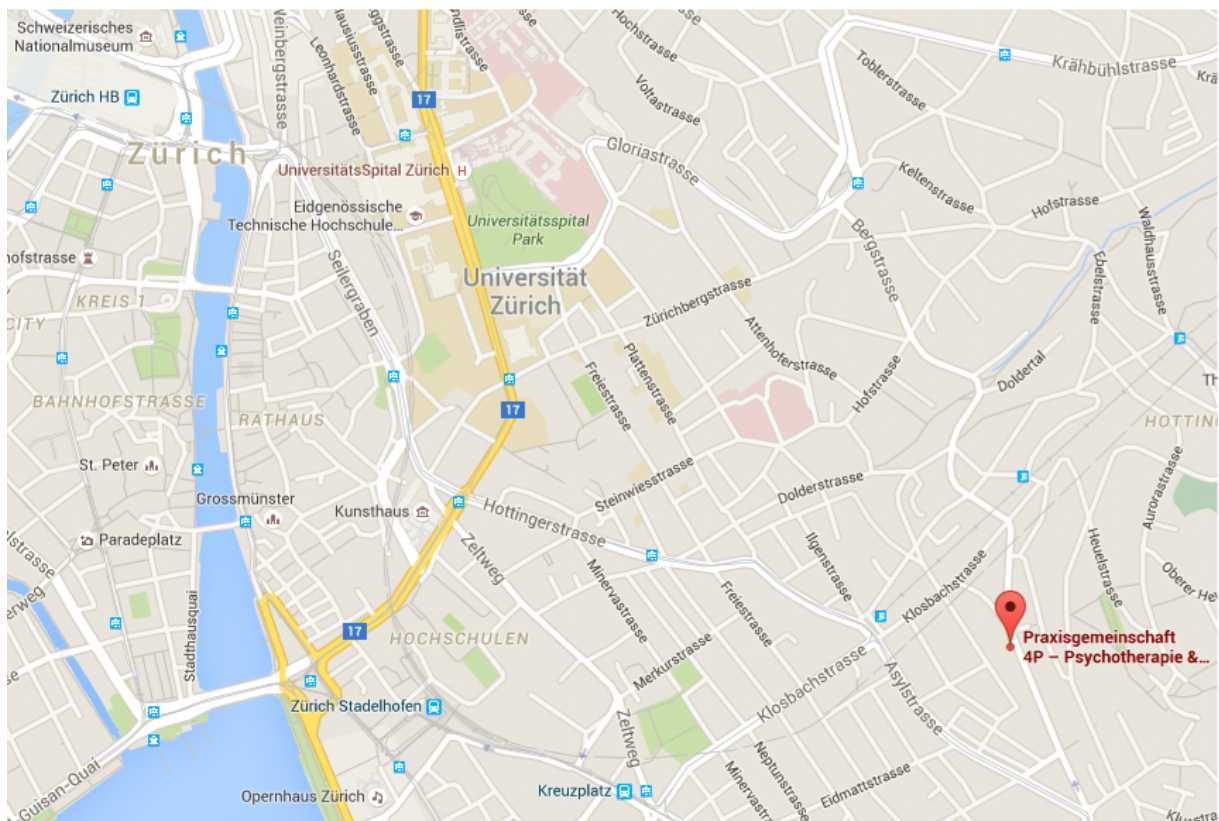

How to reach us

with public transportation

- From Zurich main station take **tram 3**, from Selnau, Bellevue and Stadelhofen station **tram 8** to Hölderlinstrasse, then walk up Hölderlinstrasse and turn left into Bergstrasse.
- From Tiefenbrunnen station via Klusplatz or from Wipkingen station via Schaffhauserplatz and Kirche Fluntern take **bus 33** to Hölderlinsteig. The stops are located on Bergstrasse.

by car

- There aren't any parking spaces in front of the house. On Titlisstrasse, which runs parallel above Bergstrasse, there are often free parking spaces in the blue zone.

Please ring the bell at the main entrance of the house, and enter Practice 4P on the third floor without further ringing.